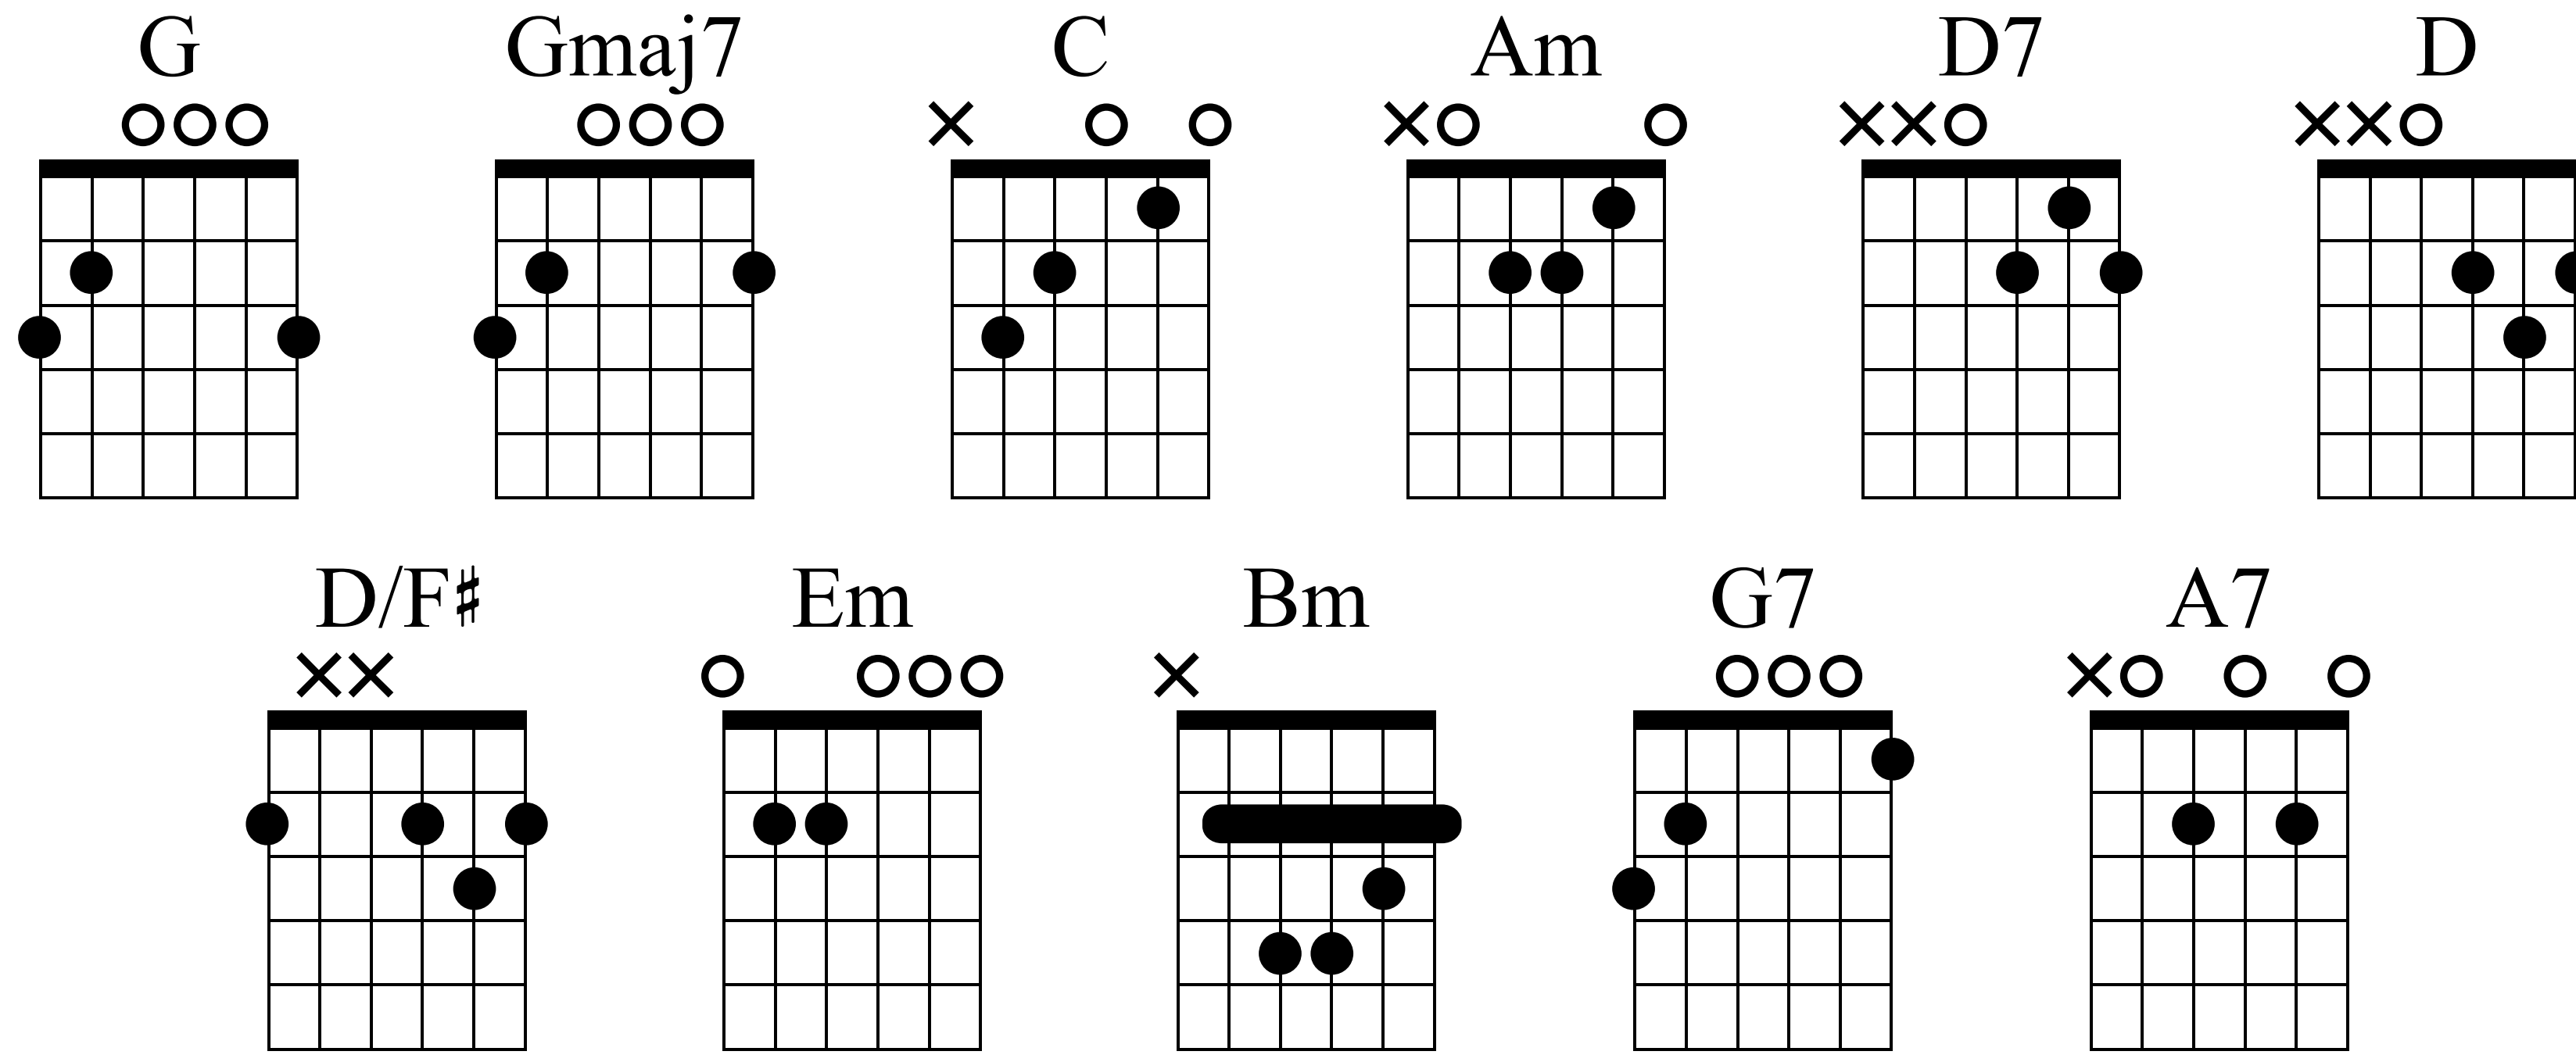

# "Lyin' Eyes"

The Eagles

♩ = 133

## Verse 1

Verse 1 guitar notation in 4/4 time with lyrics:

9 | G | City girls just seem to find out early  
 10 | Gmaj7 |  
 11 | C |  
 12 | G |

13 | Am | How to open doors with just a smile  
 14 | D7 |  
 15 | D7 |  
 16 | D7 | A