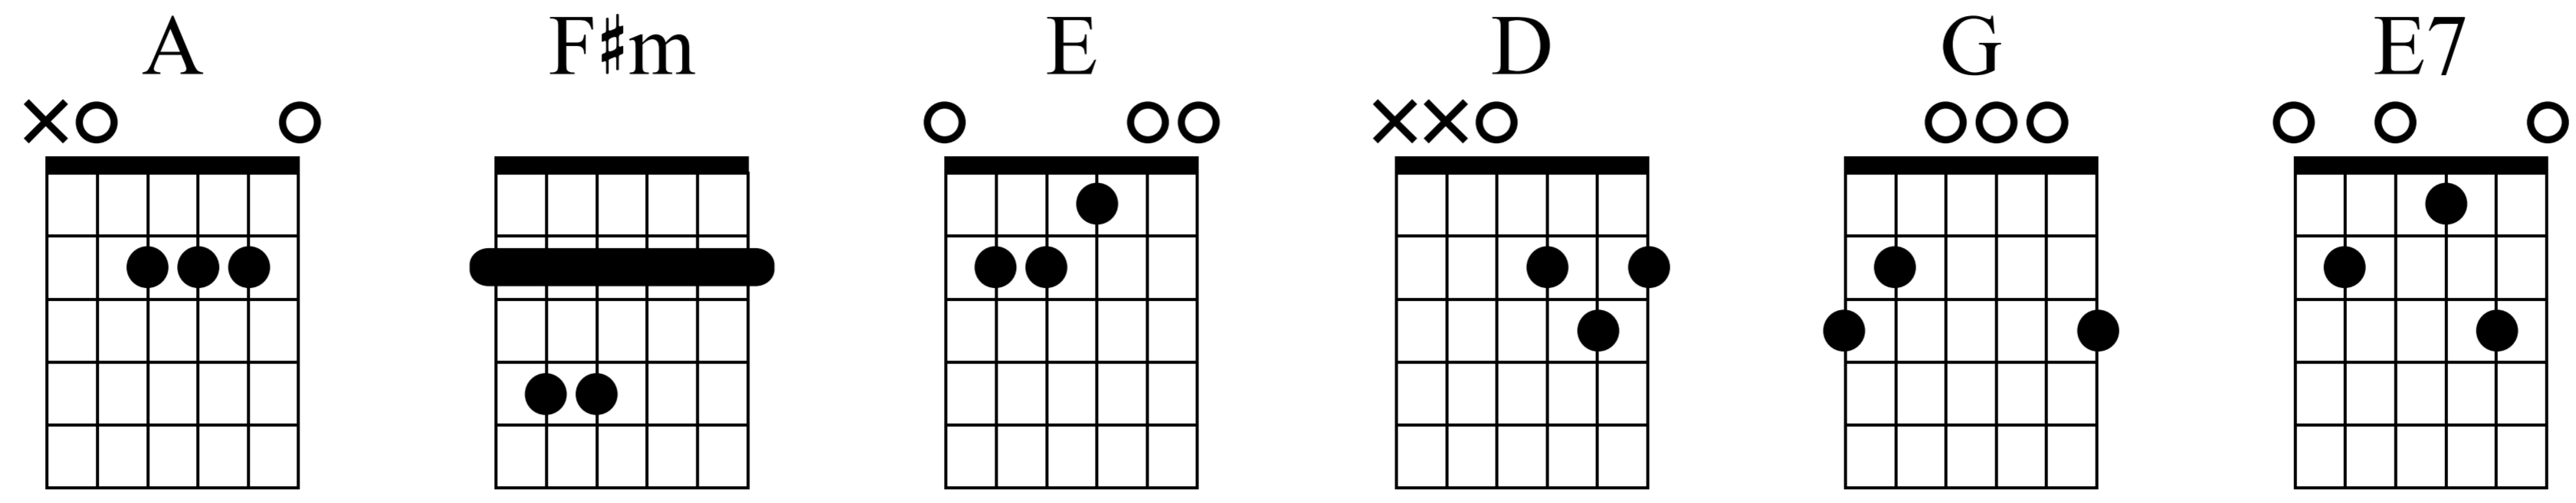

"Take Me Home, Country Roads"

John Denver

♩ = 82

Intro

A

Verse 1

A

Musical notation for measures 1-3. Treble clef, key signature of two sharps (F# and C#), 4/4 time signature. Measure 1 starts with a first ending bracket. Dynamics include *p* and *m*. Fingering numbers 1, 2, and 3 are shown above notes. Bass clef shows guitar tablature with fret numbers 2 and 0.

Musical notation for measures 4-6. Chord changes: F#m (measure 4), E (measure 5), D (measure 6). Measure 6 has a 2/4 time signature change. Bass clef shows guitar tablature with fret numbers 2, 4, 0, 1, 2, 3, 4.

Musical notation for measures 7-9. Chord changes: A (measure 7), F#m (measure 9). Bass clef shows guitar tablature with fret numbers 2, 0, 4, 2.

Chorus 1

A

Musical notation for measures 10-12. Chord changes: E (measure 10), D (measure 11), A (measure 12). Bass clef shows guitar tablature with fret numbers 0, 1, 2, 3, 4, 0.