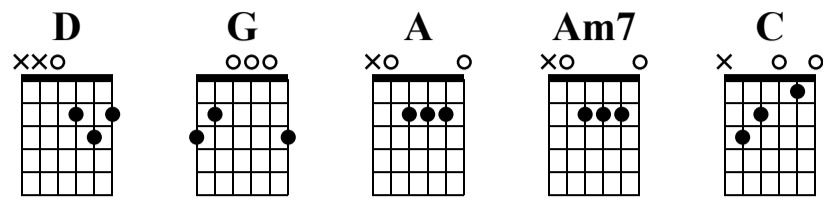

# Stuck in the Middle

## Stealers Wheel

Standard tuning

♩ = 124

**Intro**

s.guit. 4/4

1 [V] [V] [V] [V] 2 [V] [V] [V] [V]

#### **Verse 1**

D

Well I don't know why I came here tonight

D

I've got the feeling that something ain't right

G

I'm so scared in case I fall off my chair

D

#### **Verse 2**

D

Yes I'm stuck in the middle with you

D

And I'm wondering what it is I should do

G

It's so hard to keep this smile from my face

D