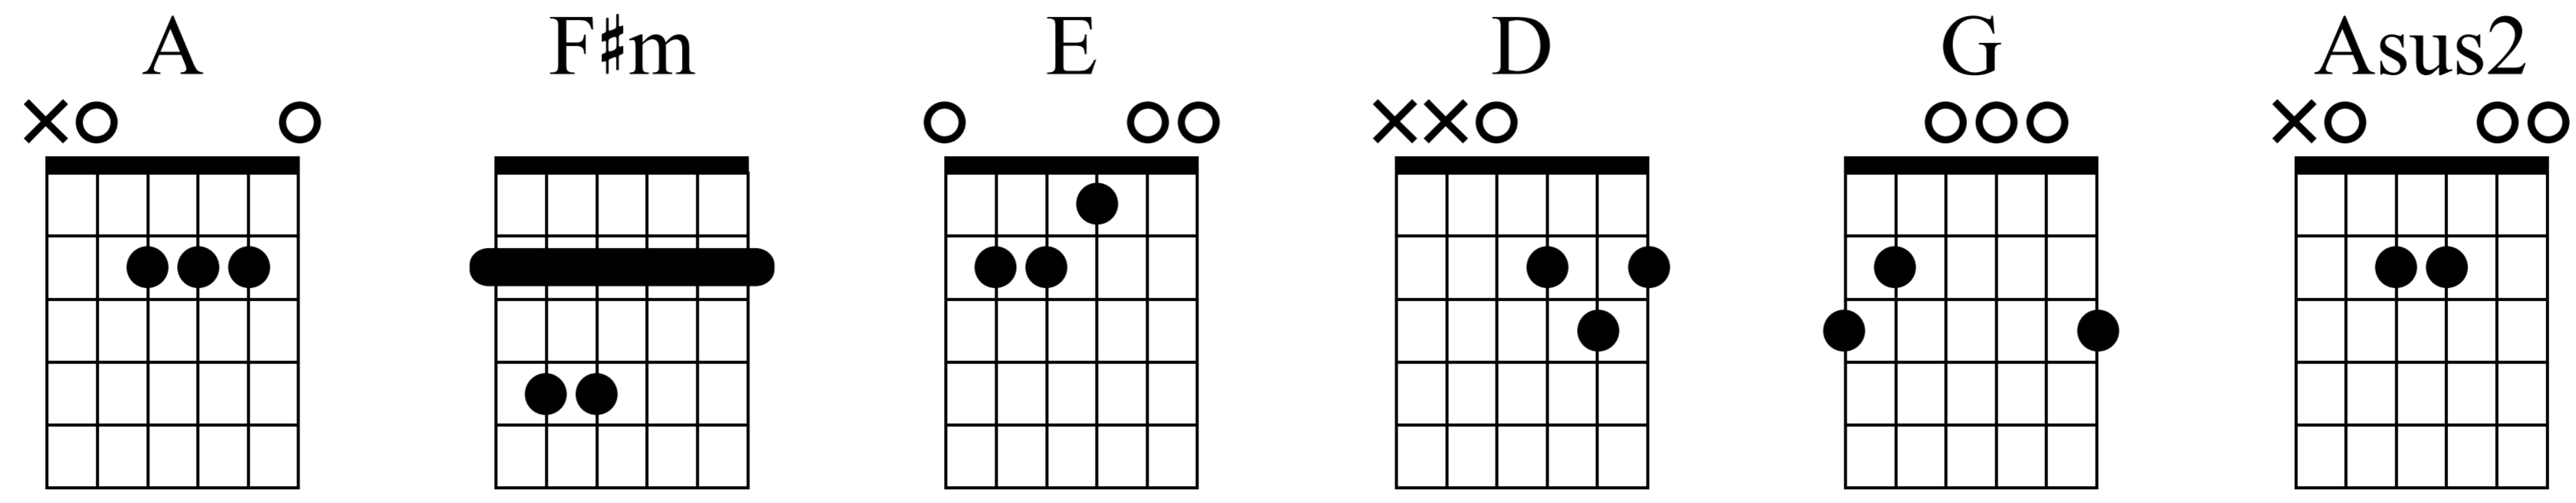

"Take Me Home, Country Roads"

John Denver

♩ = 82

Intro

A

Intro (Measures 1-2):

Staff 1 (Melody): Treble clef, key signature of two sharps (F# and C#), 4/4 time. Measure 1 starts with a quarter rest, followed by quarter notes G4, A4, B4, C#5. Measure 2 starts with a quarter rest, followed by quarter notes B4, A4, G4, F#4.

Staff 2 (Bass): Bass clef. Measure 1: 0, 2, 2. Measure 2: 0, 2, 2.

Verse 1

Verse 1 (Measures 3-11):

Staff 1 (Melody): Treble clef, 4/4 time. Measure 3: quarter notes G4, A4, B4, C#5. Measure 4: quarter notes B4, A4, G4, F#4. Measure 5: quarter notes E4, D4, C4, B3. Measure 6: quarter notes A3, G3, F#3, E3. Measure 7: quarter notes D4, C4, B3, A3. Measure 8: quarter notes G3, F#3, E3, D3. Measure 9: quarter notes C3, B2, A2, G2. Measure 10: quarter notes F#2, E2, D2, C2. Measure 11: quarter notes B1, A1, G1, F#1.