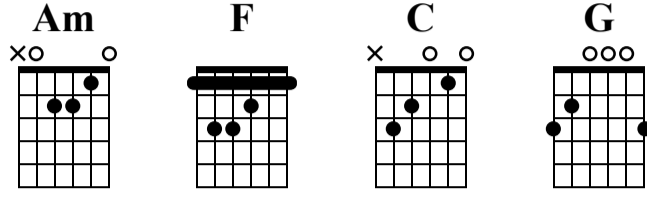

# Have You Ever Seen the Rain

CCR

Standard tuning

♩ = 116

### **Chorus 2**

F        G                    C                    Am

I wanna know, have you ever seen the rain

F        G                    C                    Am

I wanna know, have you ever seen the rain

### **Chorus 3**

F        G                    C                    Am

I wanna know, have you ever seen the rain?

F        G                    C                    Am

I wanna know, have you ever seen the rain