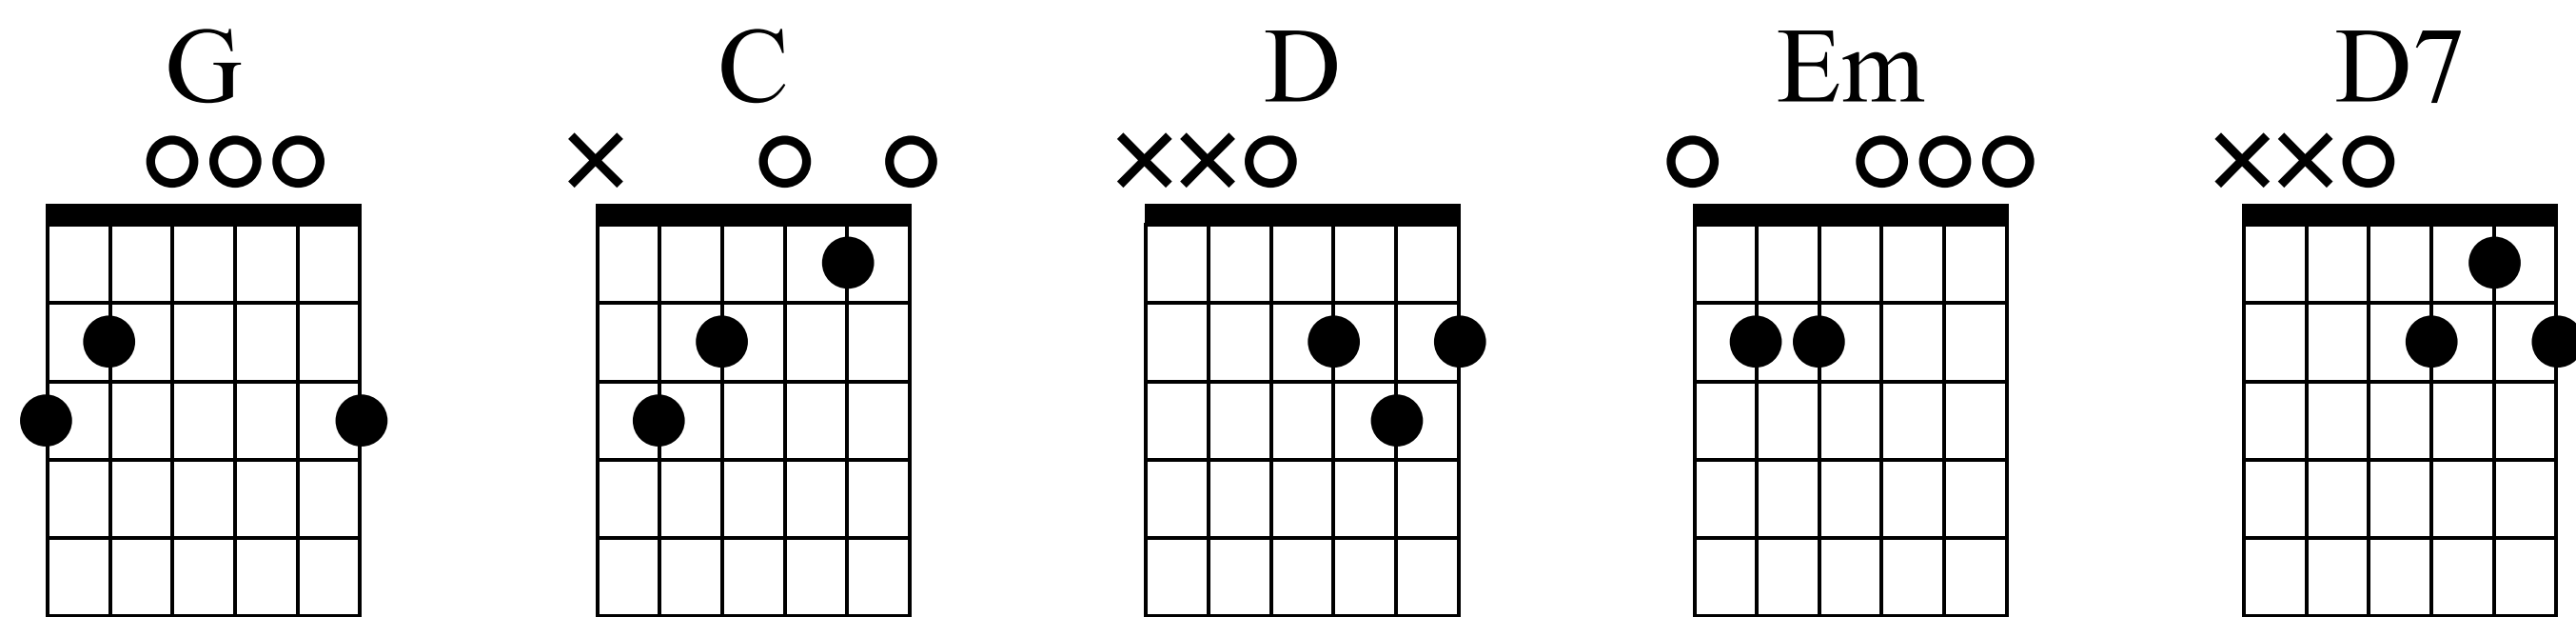

# "Brown Eyed Girl"

Van Morrison

♩ = 150

Playin' a new game  
Transistor ra- dio

13 14 15 16

G C G D

Laughin' and a- runnin', hey, hey  
Standing in the sunlight laughing

Skippin' and a- jumpin'  
Hiding 'hind a rainbow's wall

17 18 19 20

G C G D

In the misty mor- ning fog  
Slipping and sliding