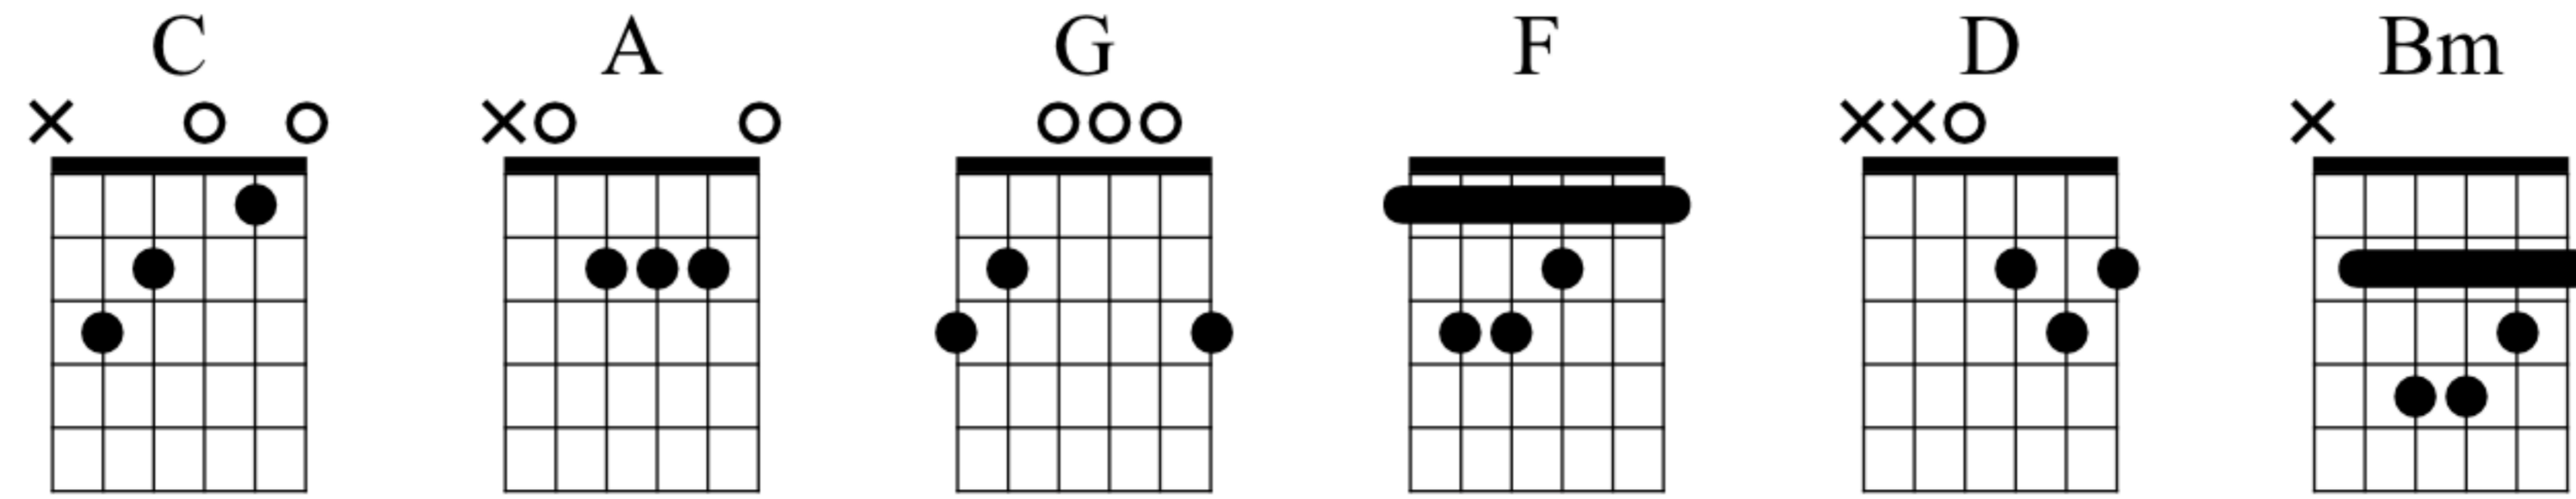

# "Proud Mary"

CCR

♩ = 120

## Intro

Intro guitar notation with chords C, A, G, F, D, and Bm. The piece is in 4/4 time. The first line contains measures 1-3, and the second line contains measures 4-6. The notation includes rhythmic stems and chord changes.

## Verse 1 & 2

Verse guitar notation with chord D. The piece is in 4/4 time. The first line contains measures 7-10, and the second line contains measures 11-14. Lyrics are provided below the notes.

7: Left a good job in the city  
 Cleaned a lot of plates in Memphis