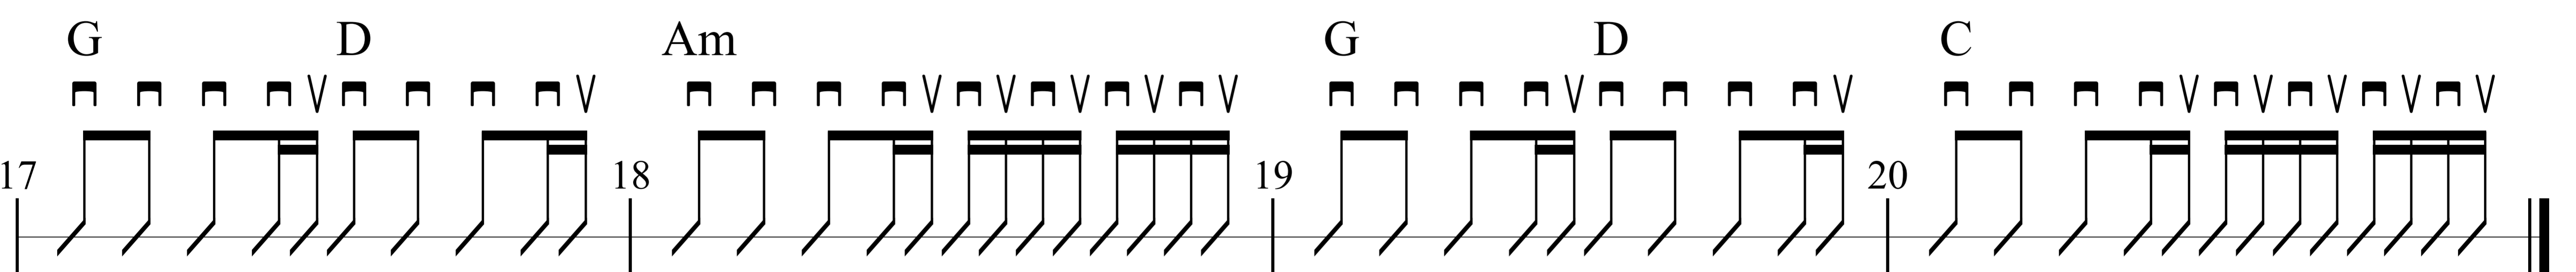

Knocking on Heaven's Door

Bob Dylan

♩ = 70

Strumming Level #1

Strumming Level #2

Strumming Level #3

Strumming Level #4

Strumming Level #5

“Knocking on Heaven’s Door”

Bob Dylan

Intro

G D Am G D C

G D Am G D C

Verse 1

G D Am

Mama, take this badge off of me