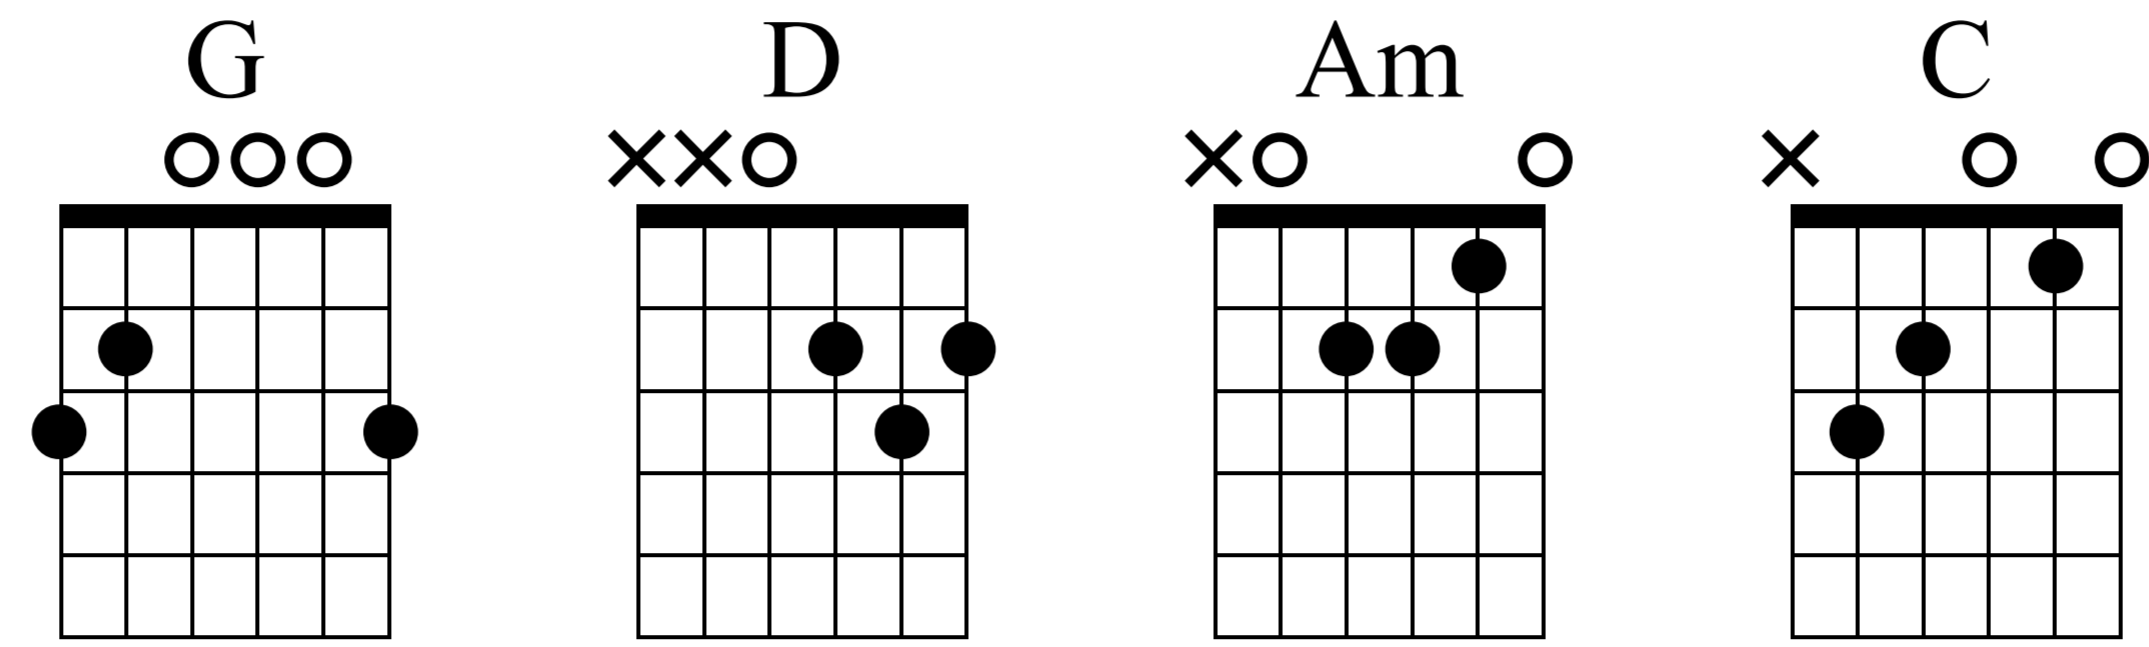

Knocking on Heaven's Door

Bob Dylan

♩ = 70

Strumming Level #1

Strumming Level #2

Strumming Level #3

Strumming Level #4

Strumming Level #5

“Knocking on Heaven’s Door”

Bob Dylan

Intro

G D Am G D C

G D Am G D C

Verse 1

G D Am

Mama, take this badge off of me

G D C

I can't use it anymore

G D Am

It's gettin' dark, too dark to see

G D C

I feel I'm knockin' on heaven's door

Chorus 1

G D Am

Knock, knock, knockin' on heaven's door