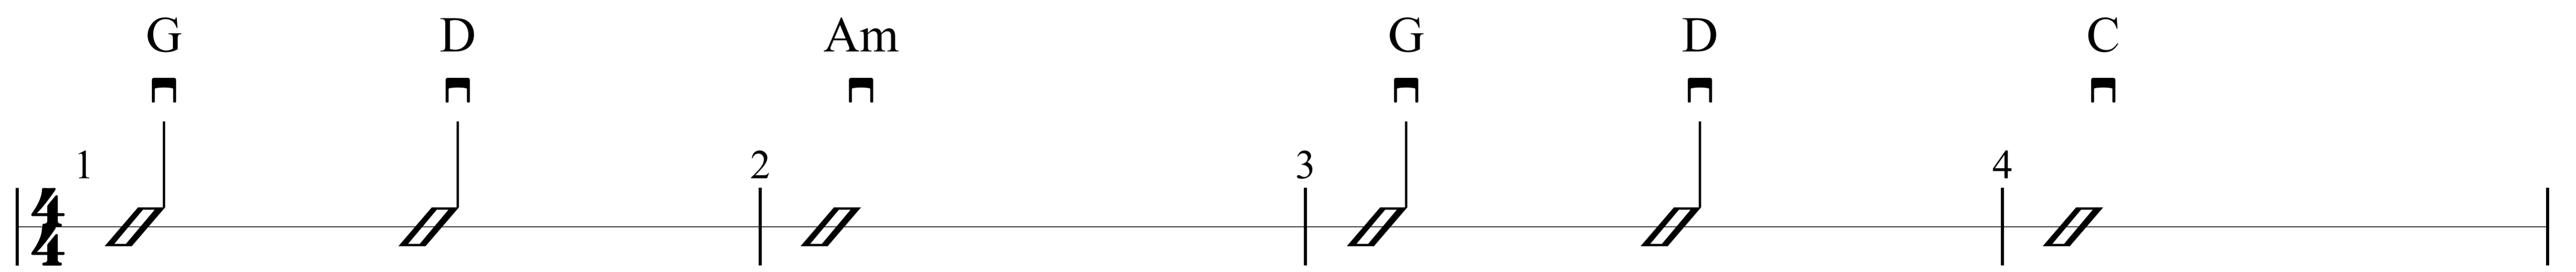

Knocking on Heaven's Door

Bob Dylan

♩ = 70

Strumming Level #1

Strumming Level #2

Strumming Level #3

Strumming Level #4

Strumming Level #5

“Knocking on Heaven’s Door”

Bob Dylan

Intro

G D Am G D C

G D Am G D C

Verse 1

G D Am

Mama, take this badge off of me