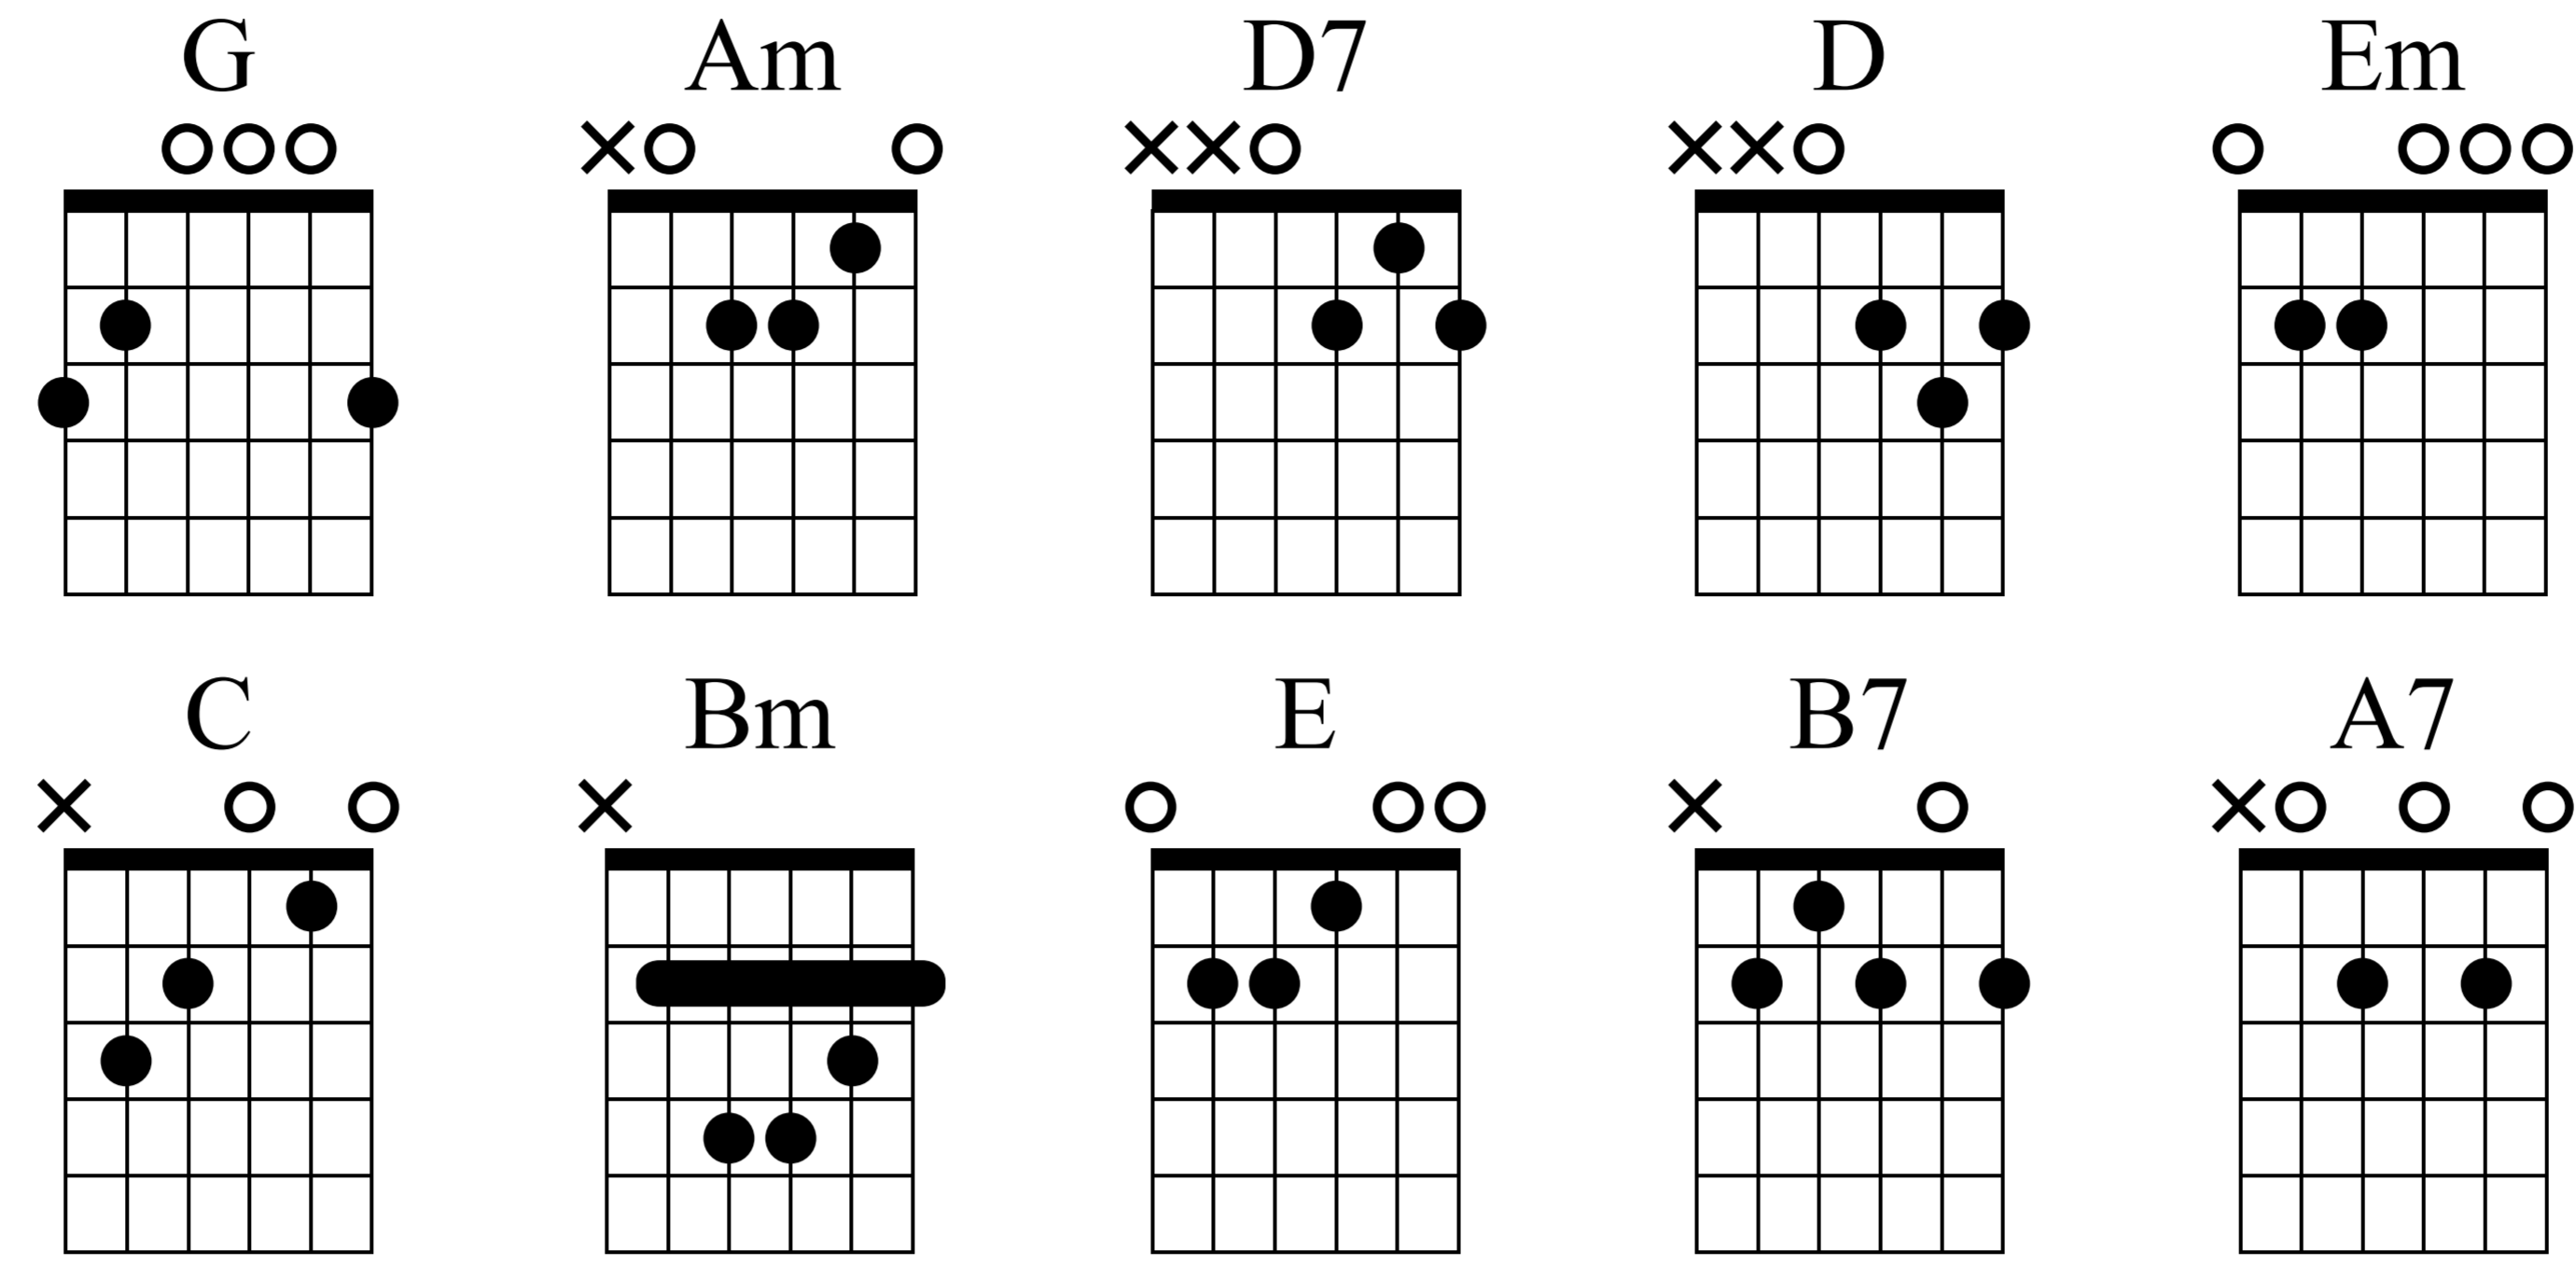

Tequila Sunrise

The Eagles

♩ = 110

Intro

G

Measures 1-4 of the Intro. The guitar part features a rhythmic pattern of eighth notes with triplets. The bass part follows a similar pattern with triplets and rests.

Measures 5-8 of the Intro. The guitar part continues with eighth notes and triplets. The bass part continues with triplets and rests.

Verse 1

G

D

Measures 9-12 of the Verse 1. The guitar part features eighth notes. The bass part follows a similar pattern.

It's another tequila sunrise Starin' slowly 'cross the sky
 He was just a hired hand Workin' on the dreams he planned to try

Measures 13-16 of the Verse 1. The guitar part features eighth notes. The bass part follows a similar pattern.